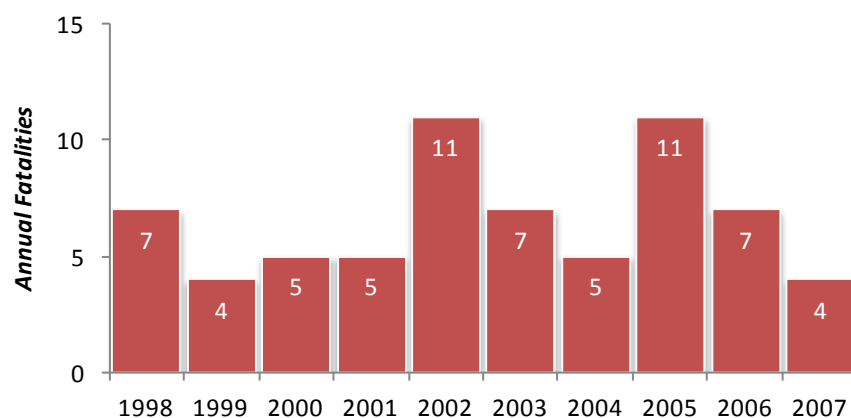

# Skimping on Sidewalks in Mercer County

## Mercer County Pedestrian and Bicyclist Deaths

3 pedestrians and 1 cyclist were killed in Mercer County in 2007, comprising 14.8% of all countywide traffic fatalities.

**Trend in Mercer County  
Bicyclist and Pedestrian Deaths**

Source: New Jersey State Police. Fatal Accident Statistics report, 1998 to 2006.  
2007 data provided to TSTC by NJSP staff.